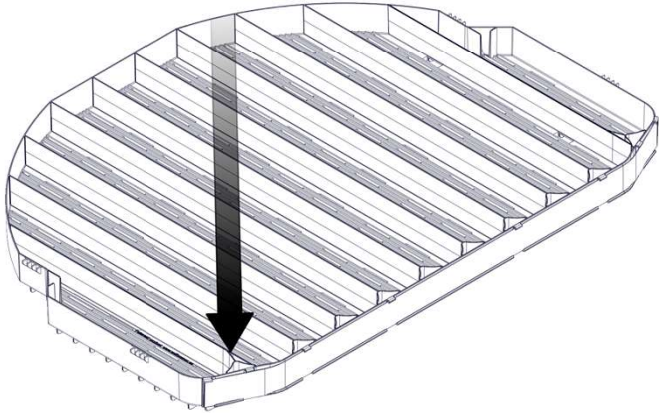

INSTALLATION USER MANUAL OF 90 Beverage

SHELF ROTOSHELF 90 BEVERAGE

| Picture: | Name: | Art. No.: | Qty./set: |
|---|-------------------------------|-----------|-----------|
|  | SHELF ROTOSHELF 90 BEVERAGE | 400335 | 1 pc |
|  | FRONTSTOP FOR RS PLAST | 400333 | 10 pc |
|  | PLASTLABEL RS90F11 747*37*0,8 | 400362 | 1 pc |

1

 = 10x

2

3

19

4 mm

1

2