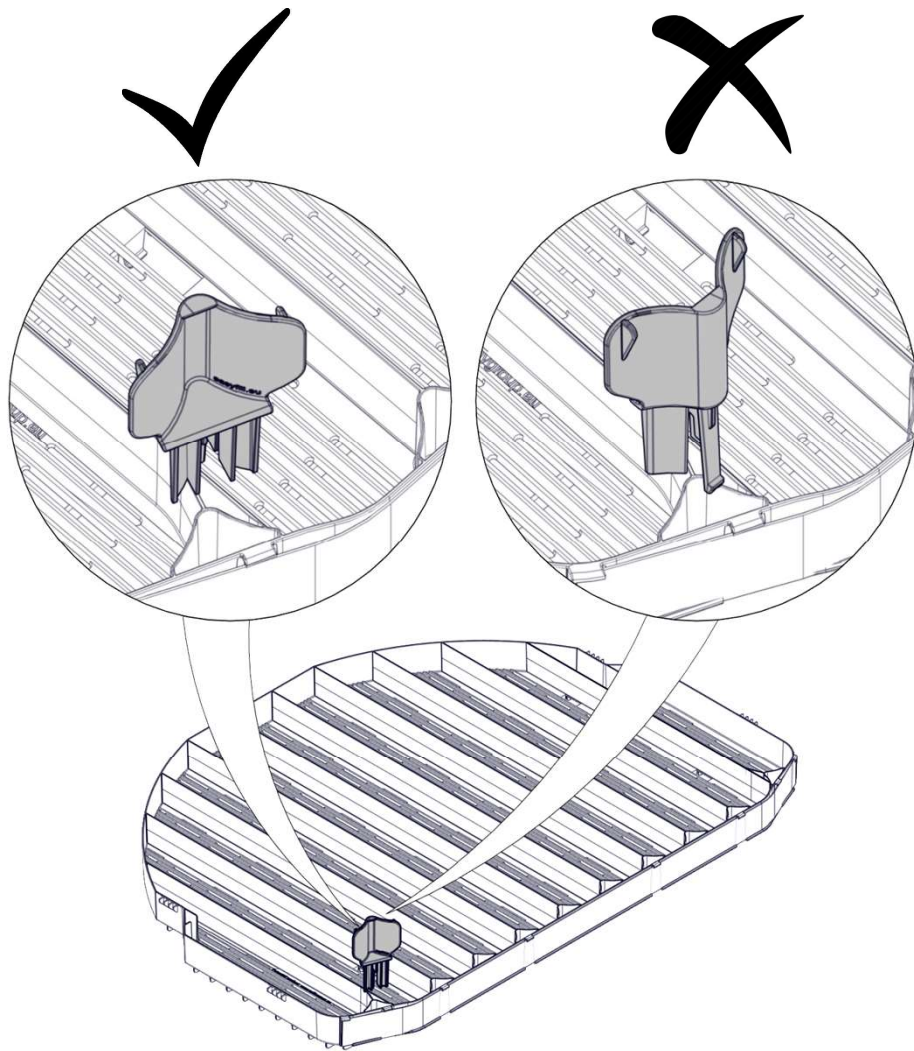

INSTALLATION USER MANUAL OF 90 Beverage

SHELF ROTOSHELF 90 BEVERAGE

| Picture: | Name: | Art. No.: | Qty./set: |
|---|-------------------------------|-----------|-----------|
|  | SHELF ROTOSHELF 90 BEVERAGE | 400335 | 1 pc |
|  | FRONTSTOP FOR RS PLAST | 400333 | 10 pc |
|  | PLASTLABEL RS90F11 747*37*0,8 | 400362 | 1 pc |

1

 = 10x

2

3

19

4 mm

1

2