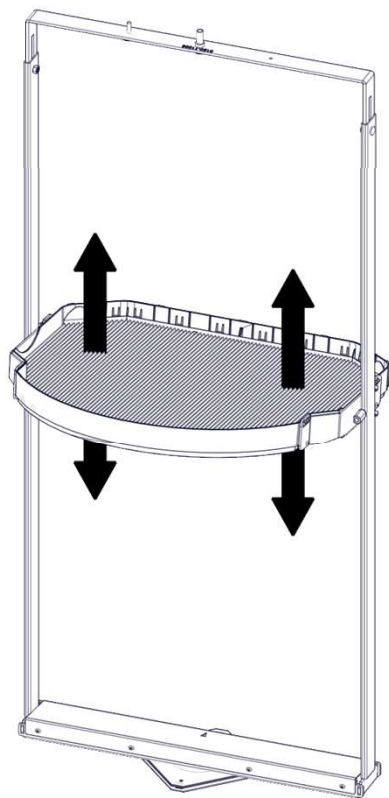

INSTALLATION USER MANUAL OF 90 Beverage

SHELF ROTOSHELF 90 BEVERAGE

| Picture: | Name: | Art. No.: | Qty./set: |
|---|-------------------------------|-----------|-----------|
|  | SHELF ROTOSHELF 90 BEVERAGE | 400335 | 1 pc |
|  | FRONTSTOP FOR RS PLAST | 400333 | 10 pc |
|  | PLASTLABEL RS90F11 747*37*0,8 | 400362 | 1 pc |

1

 = 10x

2

3

19

4 mm

1

2