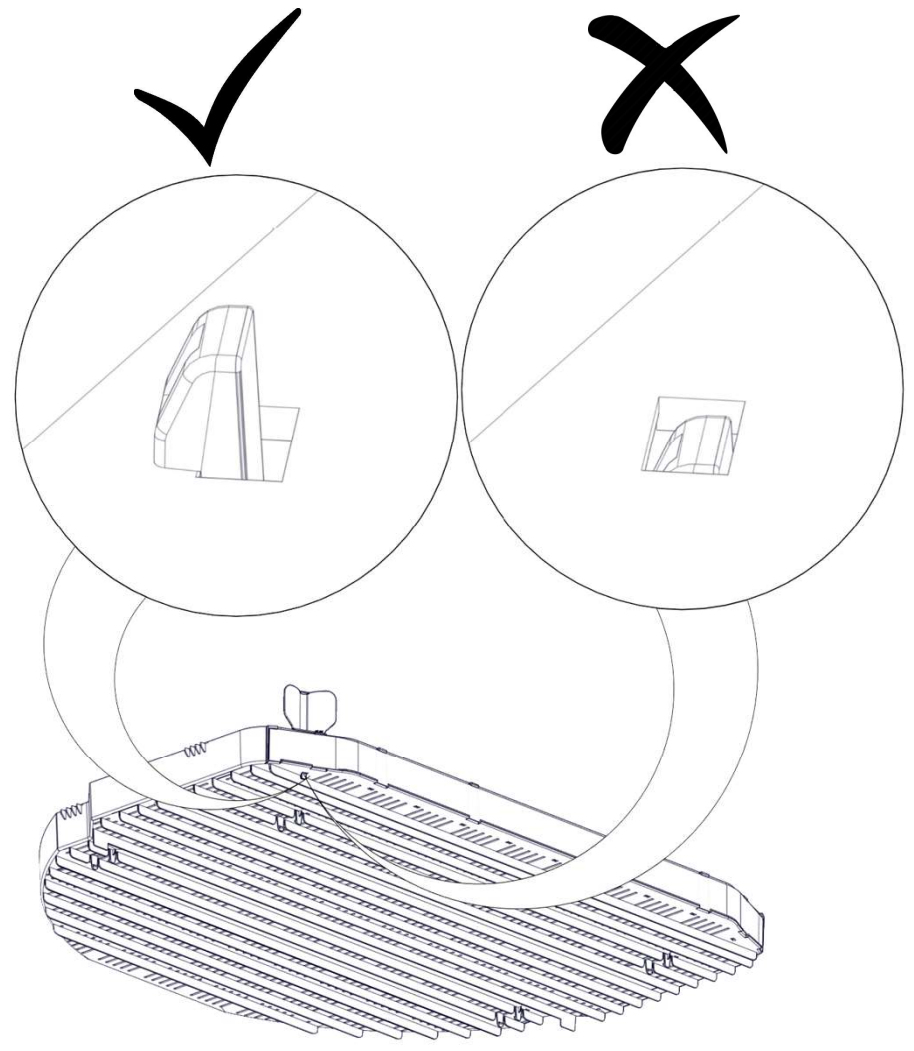

INSTALLATION USER MANUAL OF 90 Beverage

SHELF ROTOSHELF 90 BEVERAGE

| Picture: | Name: | Art. No.: | Qty./set: |
|---|-------------------------------|-----------|-----------|
|  | SHELF ROTOSHELF 90 BEVERAGE | 400335 | 1 pc |
|  | FRONTSTOP FOR RS PLAST | 400333 | 10 pc |
|  | PLASTLABEL RS90F11 747*37*0,8 | 400362 | 1 pc |

1

 = 10x

2

3

19

4 mm

1

2