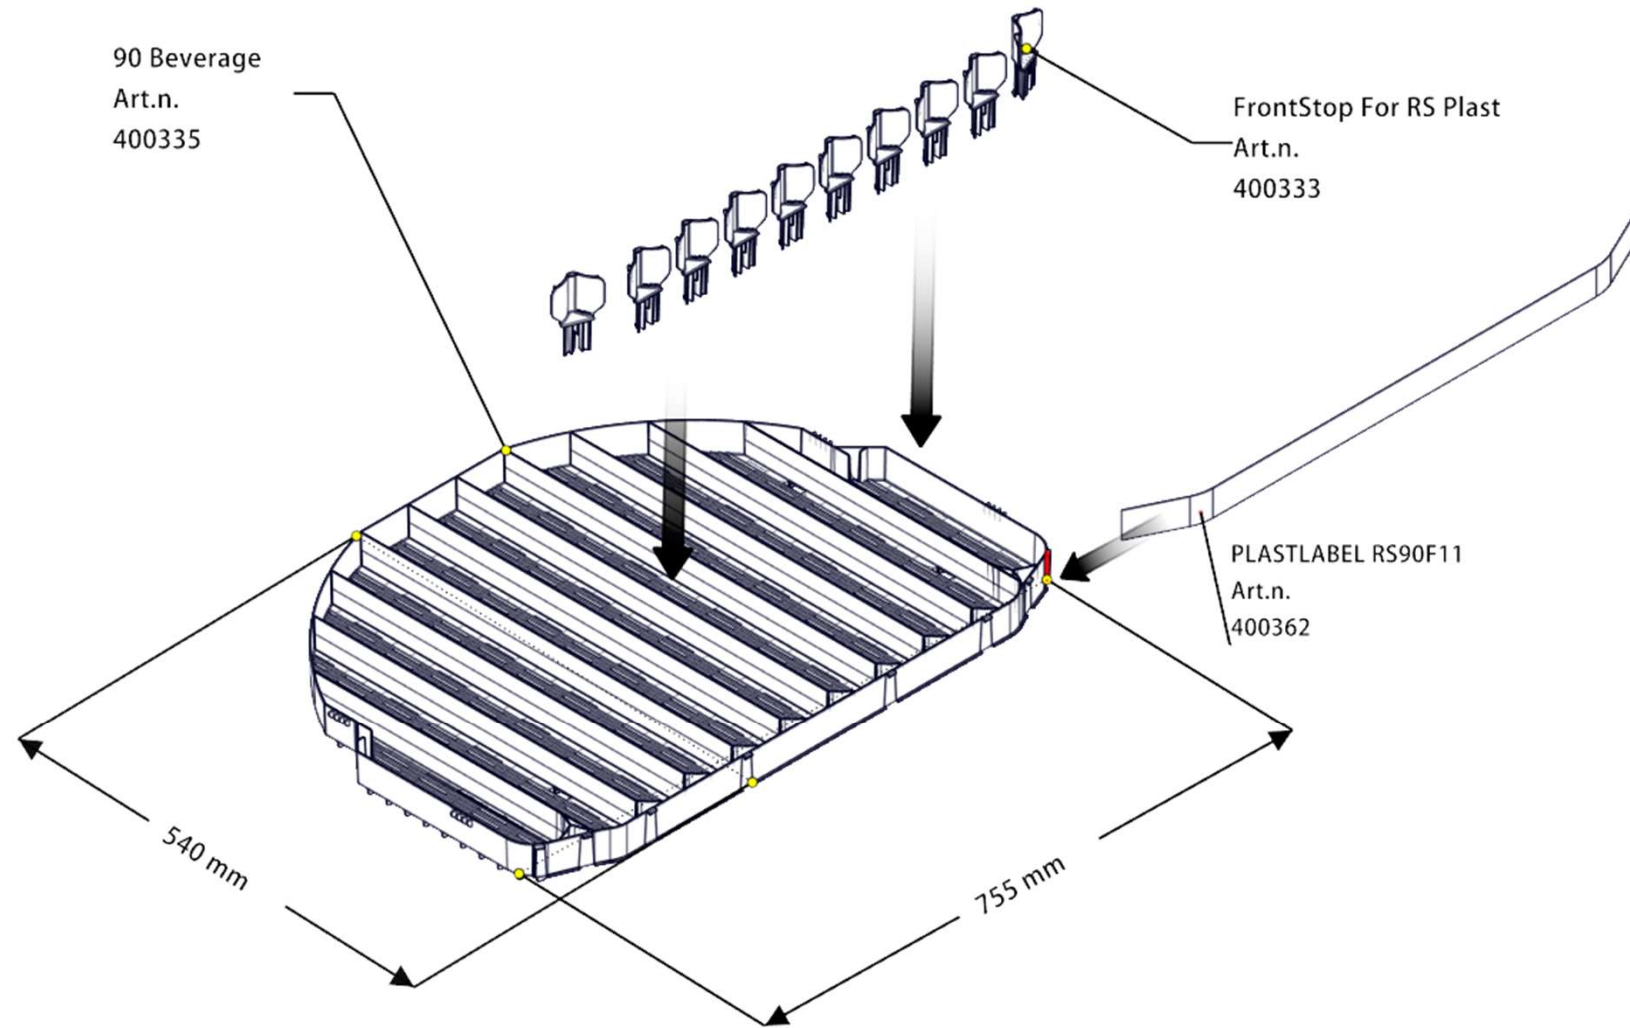

INSTALLATION USER MANUAL OF 90 Beverage

SHELF ROTOSHELF 90 BEVERAGE

| Picture: | Name: | Art. No.: | Qty./set: |
|---|-------------------------------|-----------|-----------|
|  | SHELF ROTOSHELF 90 BEVERAGE | 400335 | 1 pc |
|  | FRONTSTOP FOR RS PLAST | 400333 | 10 pc |
|  | PLASTLABEL RS90F11 747*37*0,8 | 400362 | 1 pc |

1

 = 10x

2

3

19

4 mm

1

2