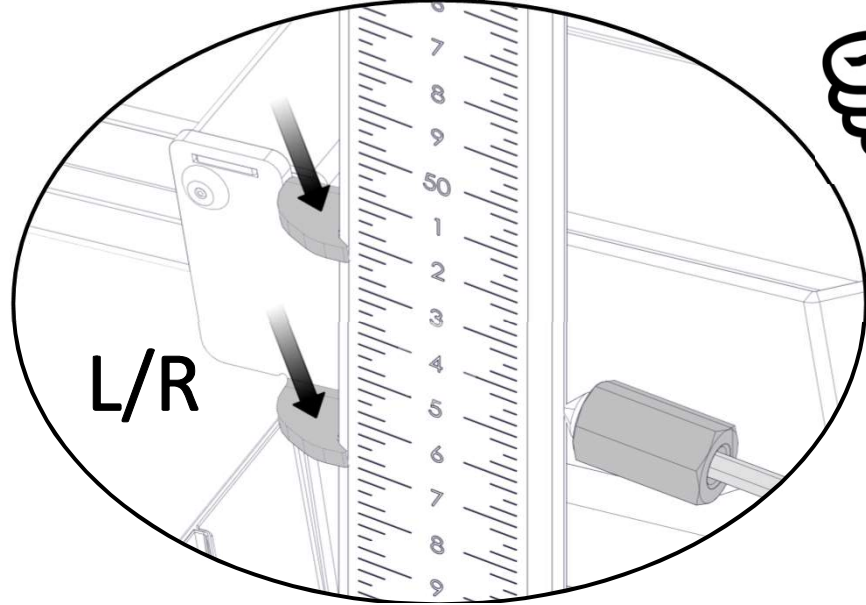

INSTALLATION USER MANUAL OF 90 Beverage

SHELF ROTOSHELF 90 BEVERAGE

| Picture: | Name: | Art. No.: | Qty./set: |
|---|-------------------------------|-----------|-----------|
|  | SHELF ROTOSHELF 90 BEVERAGE | 400335 | 1 pc |
|  | FRONTSTOP FOR RS PLAST | 400333 | 10 pc |
|  | PLASTLABEL RS90F11 747*37*0,8 | 400362 | 1 pc |

1

 = 10x

2

3

19

4 mm

1

2