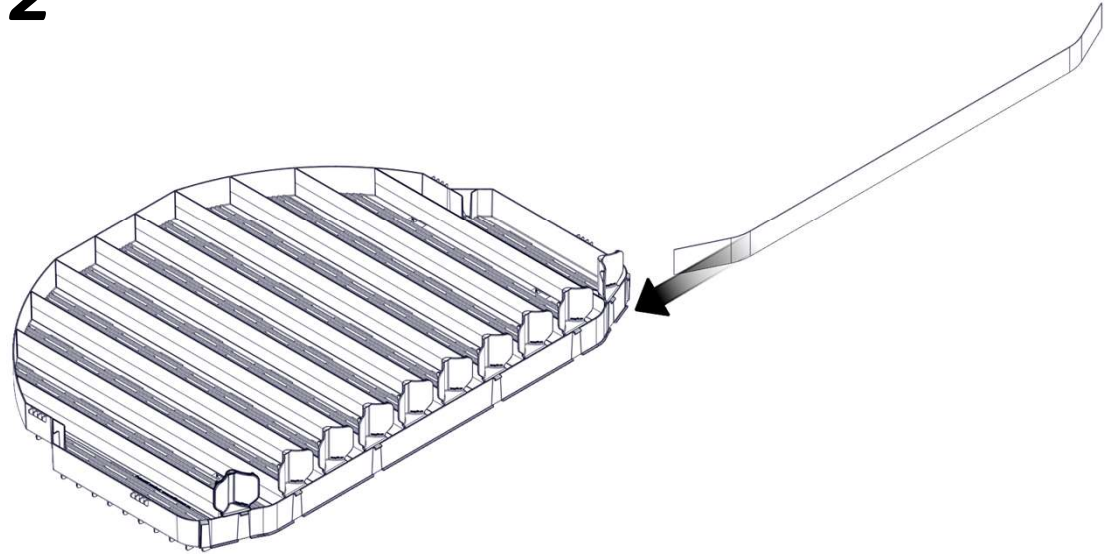

INSTALLATION USER MANUAL OF 90 Beverage

SHELF ROTOSHELF 90 BEVERAGE

| Picture: | Name: | Art. No.: | Qty./set: |
|---|-------------------------------|-----------|-----------|
|  | SHELF ROTOSHELF 90 BEVERAGE | 400335 | 1 pc |
|  | FRONTSTOP FOR RS PLAST | 400333 | 10 pc |
|  | PLASTLABEL RS90F11 747*37*0,8 | 400362 | 1 pc |

1

 = 10x

2

3

19

4 mm

1

2