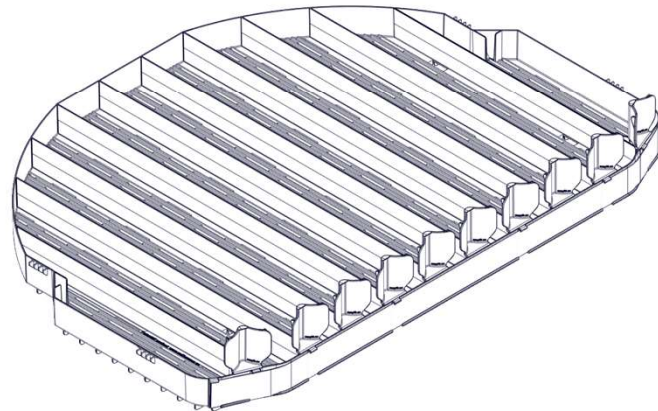

INSTALLATION USER MANUAL OF 90 Beverage

SHELF ROTOSHELF 90 BEVERAGE

| Picture: | Name: | Art. No.: | Qty./set: |
|---|-------------------------------|-----------|-----------|
|  | SHELF ROTOSHELF 90 BEVERAGE | 400335 | 1 pc |
|  | FRONTSTOP FOR RS PLAST | 400333 | 10 pc |
|  | PLASTLABEL RS90F11 747*37*0,8 | 400362 | 1 pc |

1

 = 10x

2

3

19

4 mm

1

2