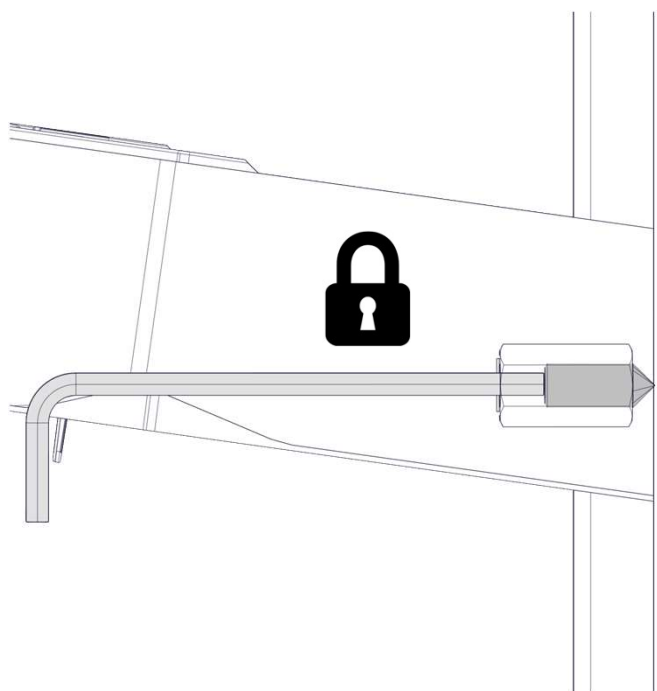

INSTALLATION USER MANUAL OF 90 Beverage

SHELF ROTOSHELF 90 BEVERAGE

| Picture: | Name: | Art. No.: | Qty./set: |
|---|-------------------------------|-----------|-----------|
|  | SHELF ROTOSHELF 90 BEVERAGE | 400335 | 1 pc |
|  | FRONTSTOP FOR RS PLAST | 400333 | 10 pc |
|  | PLASTLABEL RS90F11 747*37*0,8 | 400362 | 1 pc |

1

 = 10x

2

3

19

4 mm

1

2