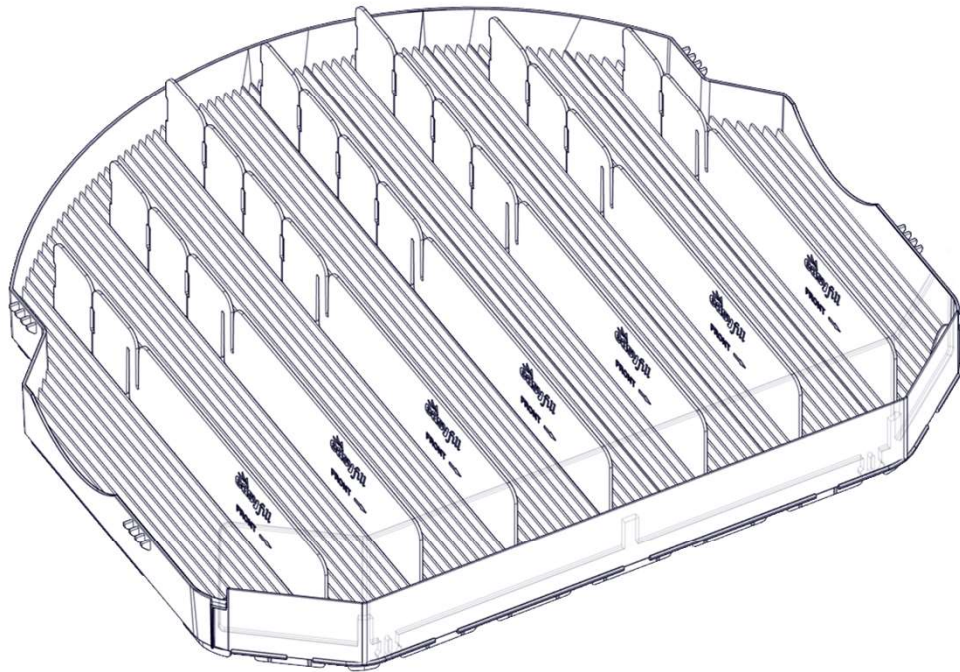

INSTALLATION USER MANUAL OF 90 Beverage

SHELF ROTOSHELF 90 BEVERAGE

| Picture: | Name: | Art. No.: | Qty./set: |
|---|-------------------------------|-----------|-----------|
|  | SHELF ROTOSHELF 90 BEVERAGE | 400335 | 1 pc |
|  | FRONTSTOP FOR RS PLAST | 400333 | 10 pc |
|  | PLASTLABEL RS90F11 747*37*0,8 | 400362 | 1 pc |

1

 = 10x

2

3

19

4 mm

1

2