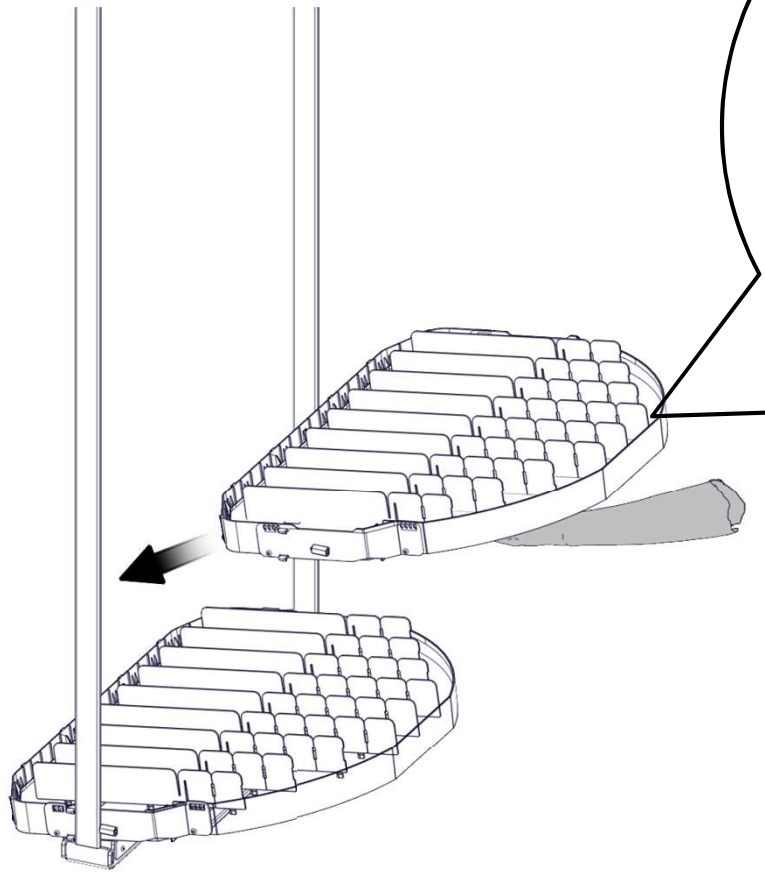

INSTALLATION USER MANUAL OF 90 Beverage

SHELF ROTOSHELF 90 BEVERAGE

| Picture: | Name: | Art. No.: | Qty./set: |
|---|-------------------------------|-----------|-----------|
|  | SHELF ROTOSHELF 90 BEVERAGE | 400335 | 1 pc |
|  | FRONTSTOP FOR RS PLAST | 400333 | 10 pc |
|  | PLASTLABEL RS90F11 747*37*0,8 | 400362 | 1 pc |

1

 = 10x

2

3

19

4 mm

1

2