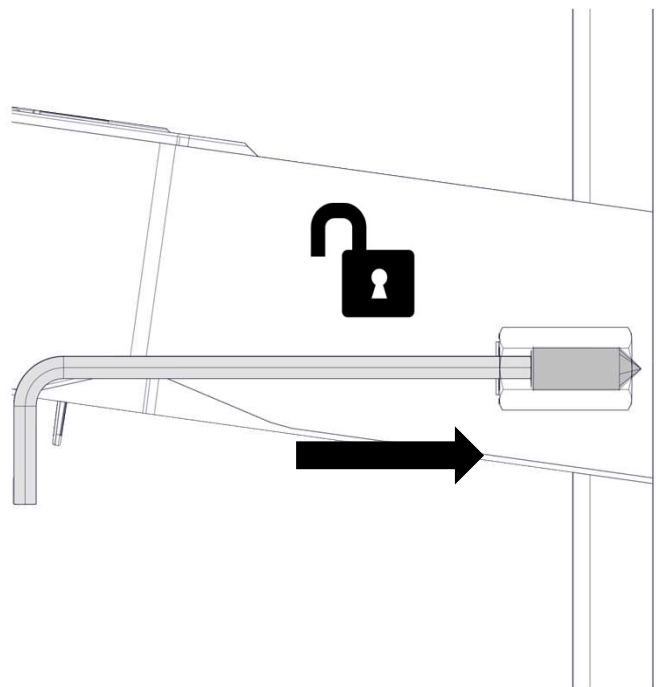

INSTALLATION USER MANUAL OF 90 Beverage

SHELF ROTOSHELF 90 BEVERAGE

| Picture: | Name: | Art. No.: | Qty./set: |
|---|-------------------------------|-----------|-----------|
|  | SHELF ROTOSHELF 90 BEVERAGE | 400335 | 1 pc |
|  | FRONTSTOP FOR RS PLAST | 400333 | 10 pc |
|  | PLASTLABEL RS90F11 747*37*0,8 | 400362 | 1 pc |

1

 = 10x

2

3

19

4 mm

1

2